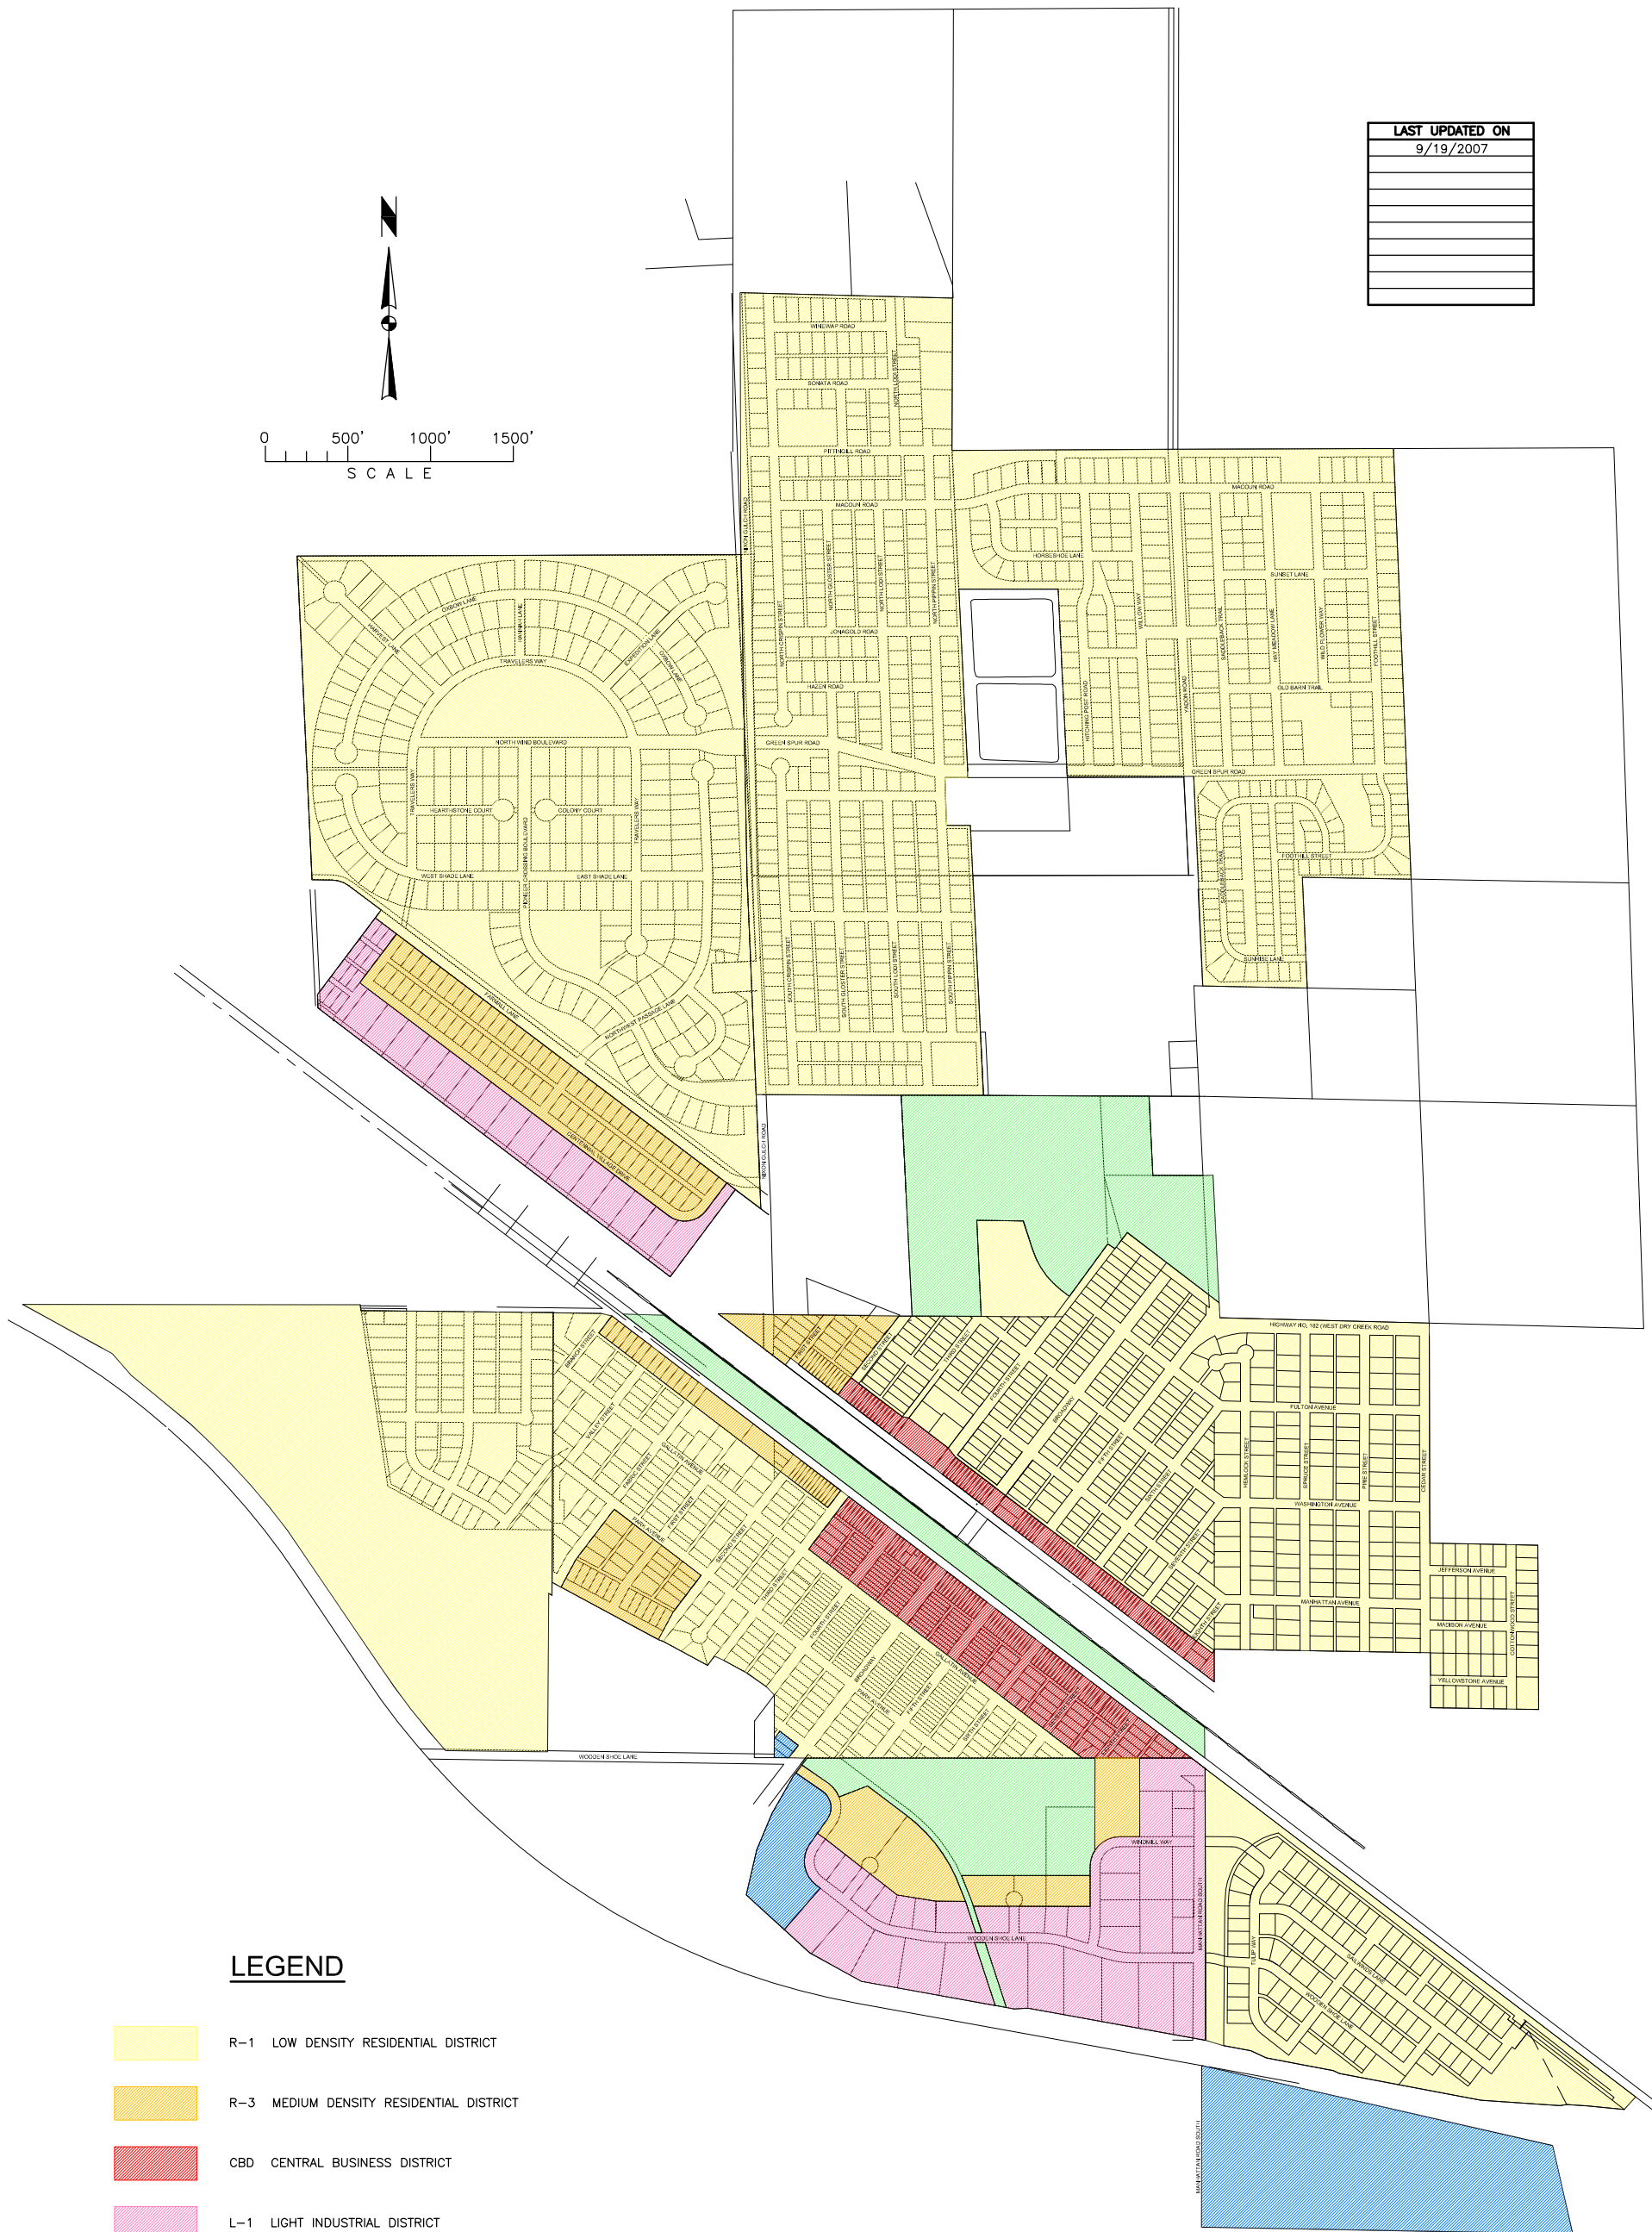

MANHATTAN ZONING MAP

LAST UPDATED ON
9/19/2007

LEGEND

- R-1 LOW DENSITY RESIDENTIAL DISTRICT
- R-3 MEDIUM DENSITY RESIDENTIAL DISTRICT
- CBD CENTRAL BUSINESS DISTRICT
- L-1 LIGHT INDUSTRIAL DISTRICT
- P&O PARKS AND OPEN SPACE DISTRICT
- NHB NEIGHBORHOOD HIGHWAY BUSINESS

TD&H	DRAWN BY: KLS	DATE: 9/19/07	QUALITY CHECK: DJC
	SURVEYED BY: NA	JOB NO. B04-012	FIELDBOOK NA
THOMAS, DEAN & HOSKINS, INC.			
ENGINEERING CONSULTANTS			
GREAT FALLS—BOZEMAN—KALISPELL—HELENA			
SPOKANE			
LEWISTON			
			MONTANA WASHINGTON IDAHO